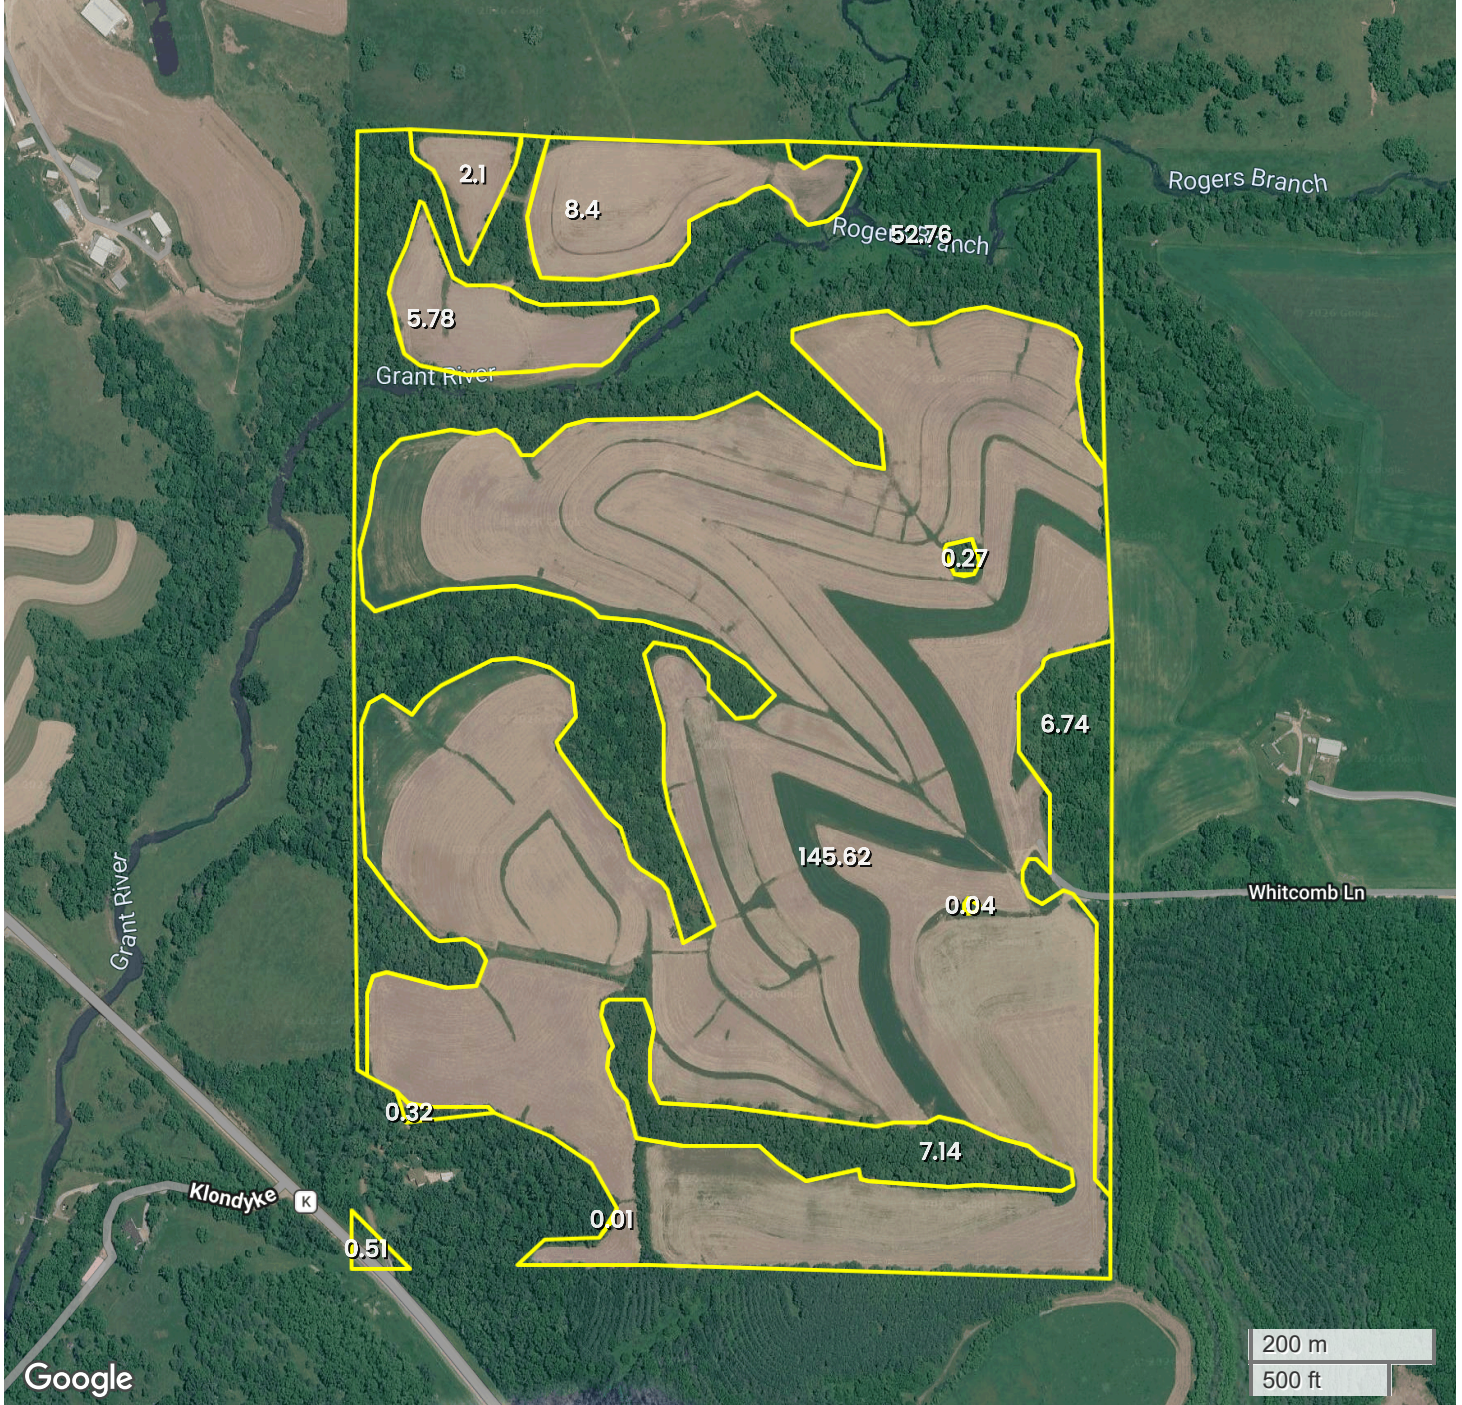

WHITCOMB LANE
AERIAL MAP

Google

Center: 42.881195, -90.729299

28-5N-3W

North Lancaster Township

Grant County, WI

FarmWorth, LLC makes no warranties, express or implied, regarding the accuracy of any information provided through FarmWorth.com. User is solely responsible for independently verifying all information prior to use and waives any claims against FarmWorth, LLC arising from inaccuracies in such information.